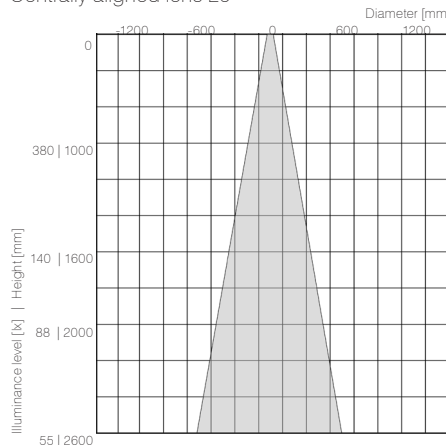

DIMENSIONS [L X B X H]	1,400/2,800 x 50 x 50 mm Other sizes upon request
POWER CONSUMPTION	1–3W per LED
LUMINOUS FLUX	88 lm/W at 350 mA
OPERATING VOLTAGE	Low voltage to 48V DC 350–700 mA CC
LIGHT BEAM ANGLE	10°/25°/50° [o] 25°/50° [e]
SERVICE LIFE	LED 50,000 hours at 70% of mean luminous flux
COLOUR TEMPERATURE	White 2,600/3,000/3,500/4,000 Kelvin
CRI	CRI > 90
NO. OF LEDS	6/12 units [1,400/2,800 mm]
LIGHT SPOT SPACING	250 mm
IP RATING	IP54 optional IP65
CERTIFICATES	CE, RoHs
LUMINAIRE HOUSING	Aluminium anodised, black anodised, other colours upon request
MOUNTING	Pendant: Stainless steel cable Supply line black or transparent
DEVICE	Static or digital dimmable converter (DALI)
WEIGHT	1.2 kg

ILLUMINANCE LEVEL MEASUREMENTS | COLOUR TEMPERATURE 4,000 K | POWER CONSUMPTION 3 W

Centrally aligned lens 10°

Centrally aligned lens 25°

Centrally aligned lens 50°

TTC Timmler Technology GmbH
Christian-Schäfer-Straße 8
D-53881 Flammersheim [Cologne/Bonn]
T +49 2255 9212-00
F +49 2255 9212-99
E info@ado-lights.com
I www.ado-lights.com
www.led-luc.com