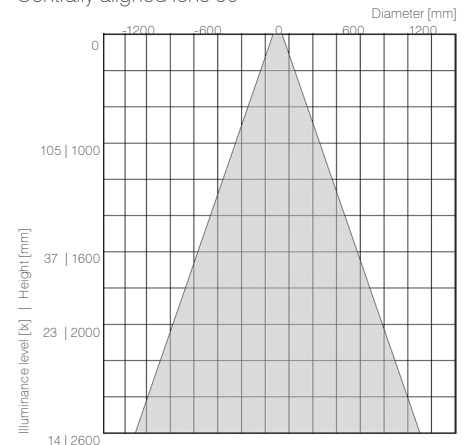

DIMENSIONS [L X B X H]	1,400/2,800 x 50 x 50 mm Other sizes upon request
POWER CONSUMPTION	1–3W per LED
LUMINOUS FLUX	88 lm/W at 350 mA
OPERATING VOLTAGE	Low voltage to 48V DC 350–700 mA CC
LIGHT BEAM ANGLE	10°/25°/50° [o] 25°/50° [e]
SERVICE LIFE	LED 50,000 hours at 70% of mean luminous flux
COLOUR TEMPERATURE	White 2,600/3,000/3,500/4,000 Kelvin
CRI	CRI > 90
NO. OF LEDS	6/12 units [1,400/2,800 mm]
LIGHT SPOT SPACING	250 mm
IP RATING	IP54 optional IP65
CERTIFICATES	CE, RoHs
LUMINAIRE HOUSING	Aluminium anodised, black anodised, other colours upon request
MOUNTING	Pendant: Stainless steel cable Supply line black or transparent
DEVICE	Static or digital dimmable converter (DALI)
WEIGHT	1.2 kg

ILLUMINANCE LEVEL MEASUREMENTS | COLOUR TEMPERATURE 4,000 K | POWER CONSUMPTION 3 W

Centrally aligned lens 10°

Centrally aligned lens 25°

Centrally aligned lens 50°

TTC Timmler Technology GmbH
Christian-Schäfer-Straße 8
D-53881 Flammersheim [Cologne/Bonn]
T +49 2255 9212-00
F +49 2255 9212-99
E info@ado-lights.com
I www.ado-lights.com
www.led-luc.com