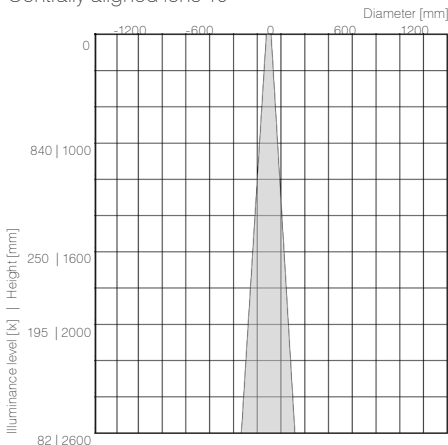

DIMENSIONS [L X B X H]	1,400/2,800 x 50 x 50 mm Other sizes upon request
POWER CONSUMPTION	1–3W per LED
LUMINOUS FLUX	88 lm/W at 350 mA
OPERATING VOLTAGE	Low voltage to 48V DC 350–700 mA CC
LIGHT BEAM ANGLE	10°/25°/50° [o] 25°/50° [e]
SERVICE LIFE	LED 50,000 hours at 70% of mean luminous flux
COLOUR TEMPERATURE	White 2,600/3,000/3,500/4,000 Kelvin
CRI	CRI > 90
NO. OF LEDS	6/12 units [1,400/2,800 mm]
LIGHT SPOT SPACING	250 mm
IP RATING	IP54 optional IP65
CERTIFICATES	CE, RoHs
LUMINAIRE HOUSING	Aluminium anodised, black anodised, other colours upon request
MOUNTING	Pendant: Stainless steel cable Supply line black or transparent
DEVICE	Static or digital dimmable converter (DALI)
WEIGHT	1.2 kg

ILLUMINANCE LEVEL MEASUREMENTS | COLOUR TEMPERATURE 4,000 K | POWER CONSUMPTION 3 W

Centrally aligned lens 10°

Centrally aligned lens 25°

Centrally aligned lens 50°

TTC Timmler Technology GmbH
Christian-Schäfer-Straße 8
D-53881 Flammersheim [Cologne/Bonn]
T +49 2255 9212-00
F +49 2255 9212-99
E info@ado-lights.com
I www.ado-lights.com
www.led-luc.com